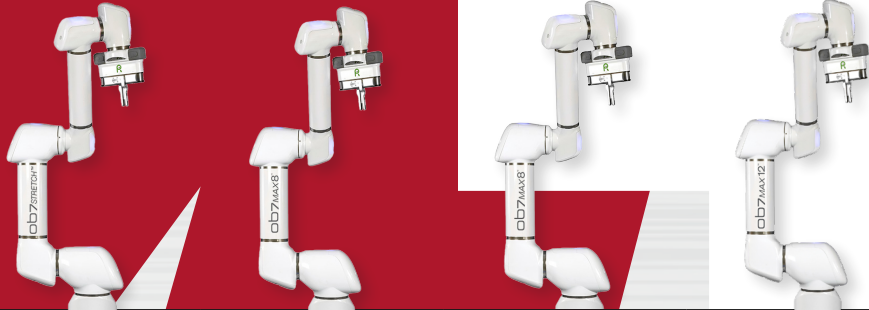

\$49,900

LoadMate Plus Starting Packages
(RV-8 3x3 model)

embracing automation

It's Easier Than You Think! Today, manufacturers seek guidance in determining how automation can **FIT** into their current production processes. Absolute Machine Tools can help. We **COLLABORATE** with customers to determine where automation will best fit and remain **AFFORDABLE**. We help customers **TRAIN** their current workforce so they too can upskill and play a critical role to ensure their company continues to be **COMPETITIVE** and **PROFITABLE**. Absolute Machine Tools is a better choice than typical automation integrators because we understand people and CNC machine tools... **we are absolute!**

Specifications for Mitsubishi LoadMate Plus™ Robotic Cell Series:

- Axes: 6
- 6 Models Available
- Payloads up to 20kg
- Maximum reach up to 1388mm
- Stand Width: 36" or 48"
- Stand Height: 82"

We are **ABSOLUTE**
MACHINE TOOLS

7420 Industrial Parkway | Lorain, OH 44053
800-852-7825 | info@absolutemachine.com
absolutemachine.com

SCAN
FOR
VIDEO

Cost-effective automation

OB7 COLLABORATIVE ROBOT FAMILY

	OB7 - STRETCH	OB7	OB7 - MAX 8	OB7 - MAX 12
PAYLOAD	8.8 lbs / 4kg	11 lbs / 5kg	17 lbs / 8 kg	26 lbs / 12kg
REACH (MM)	49"/ 1,250 (mm)	39"/ 1,000 (mm)	66"/ 1,700 (mm)	51"/ 1,300 (mm)
AXES	7	7	7	7
COST	\$34,900	\$34,900	\$45,900	\$45,900